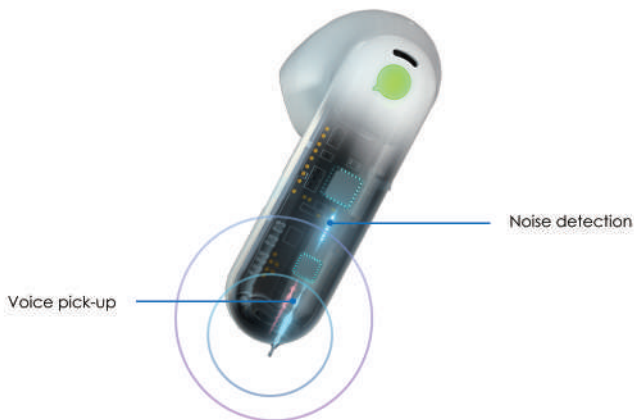

## Bi-directional Simultaneous

Until now, language translator devices were a lot like old walkie-talkies. With the WT2 Edge, it's always your turn to speak. It's the first earbuds to offer true bi-directional simultaneous translation, meaning you can speak and hear other people's translations at the same time.

## Smart Noise Reduction

WT2 Edge uses dual beamforming microphones and directional voice recognition to focus on the sound of your voice, separating it from other voices nearby. So you'll never mince words with whoever's sitting next to you.